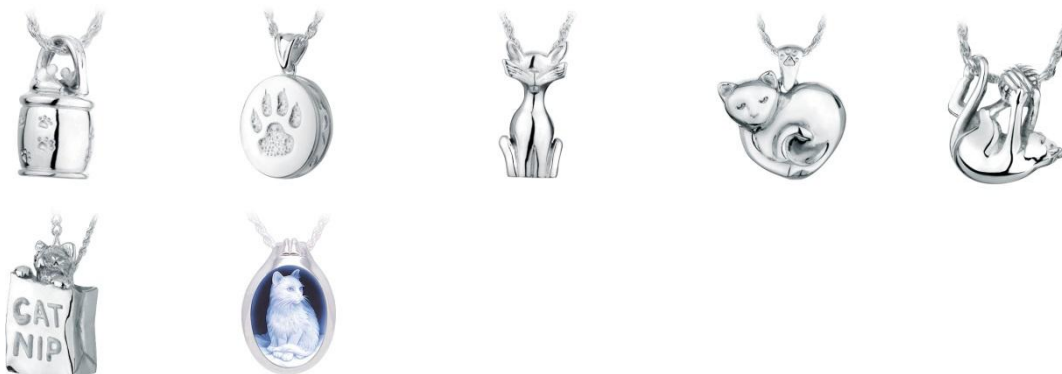

PENDANTS – CATS

ITEM #	DESCRIPTION	PRICE
PT105	CAT COOKIE JAR	$ 270.00
PT106	ROUND CAT PAW	$ 270.00
PT107	WHISKERS	$ 270.00
PT108	HEART CAT	$ 270.00
PT115	KITTEN AND YARN	$ 270.00
PT121	CATNIP KITTY	$ 270.00
PT130	CAMEO CAT	$ 330.00

Items on this page are **Special Order** – will take 5 to 10 days to arrive

Faithful Friends Pet Memorial Services

www.faithfulfriendspetmemorial.com

(780) 707-6599