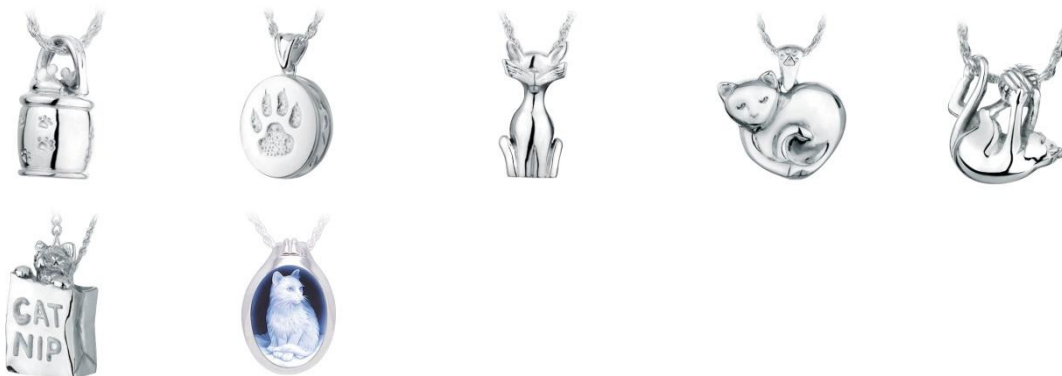

PENDANTS – CATS

ITEM #	DESCRIPTION	PRICE
PT105	CAT COOKIE JAR	$ 270.00
PT106	ROUND CAT PAW	$ 270.00
PT107	WHISKERS	$ 270.00
PT108	HEART CAT	$ 270.00
PT115	KITTEN AND YARN	$ 270.00
PT121	CATNIP KITTY	$ 270.00
PT130	CAMEO CAT	$ 330.00

Items on this page are **Special Order** – will take 5 to 10 days to arrive

Faithful Friends Pet Memorial Services

www.faithfulfriendspetmemorial.com

(780) 707-6599